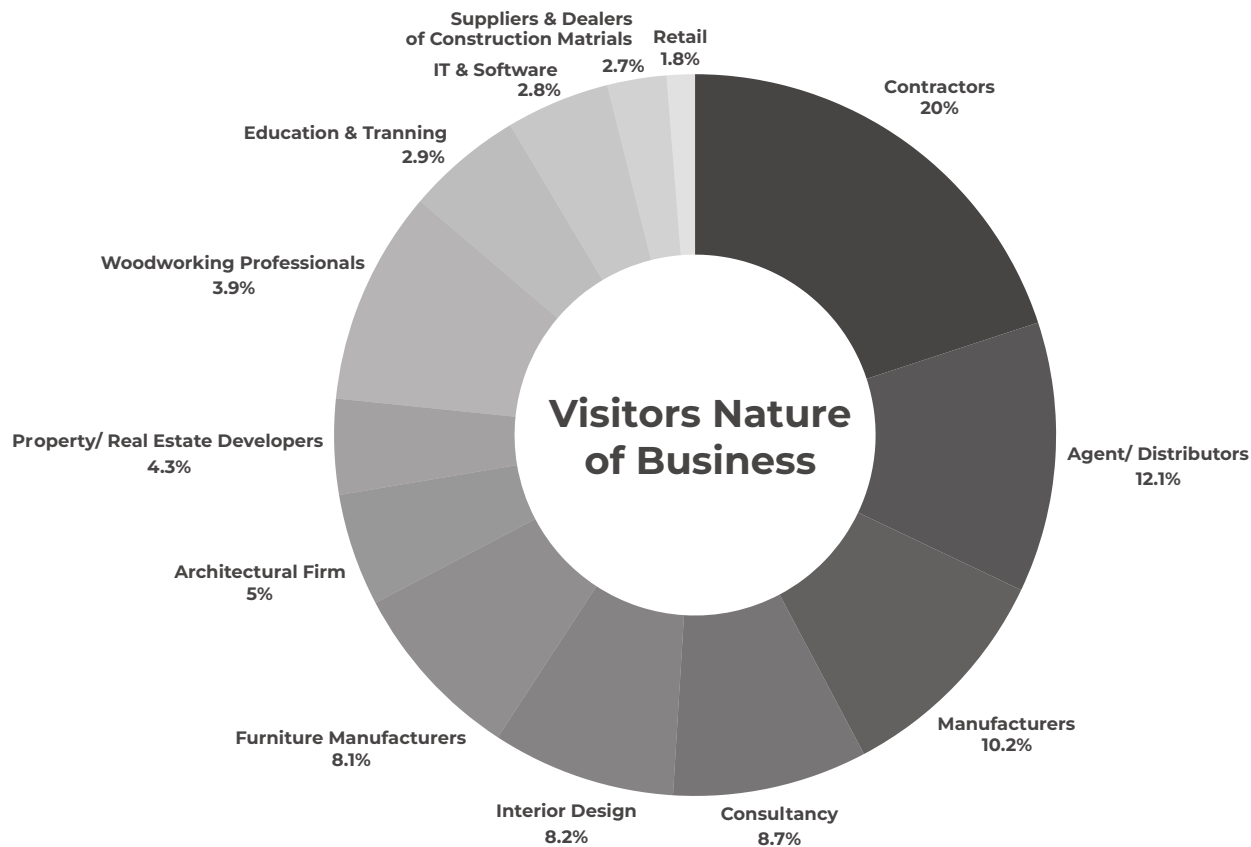

Record - breaking launch in the Kingdom of Saudi Arabia

The inaugural Saudi Wood Expo, opened on 2 September by Mr. Hassan AlHwaizy, President of the Federation of Saudi Chambers of Commerce, brought together over 170 exhibitors from 30+ countries, showcasing more than 3,500 innovative products and services. The event attracted over 8,200 buyers and specifiers, including key professionals from contracting, architecture, interior design, and furniture manufacturing. Highlights included dynamic Hala Chats led by top industry exhibitors and the Wood Artisans Zone, which celebrated Saudi talent with a display of expertly crafted wood products.

8,200+

Attendees

170+

Exhibitors

30+

Countries

3,500+

Products

6

International Pavilions

Exhibitors included from the co-located show

Key brands that attended

"This is the first event that is really focused on the wood industry in all its aspects, from the start, all the way to the finishing part. We are proud to be founding partners and we are proud to be in this event."

HASSAN SINNO
GENERAL MANAGER
INTERNATIONAL TIMBER COMPANY (ITCO)
FOUNDING PARTNER

Exhibit to reach with potential buyers from a wide range of industries

Uniting 8,200+ buyers & specifiers in the wood & woodworking industries